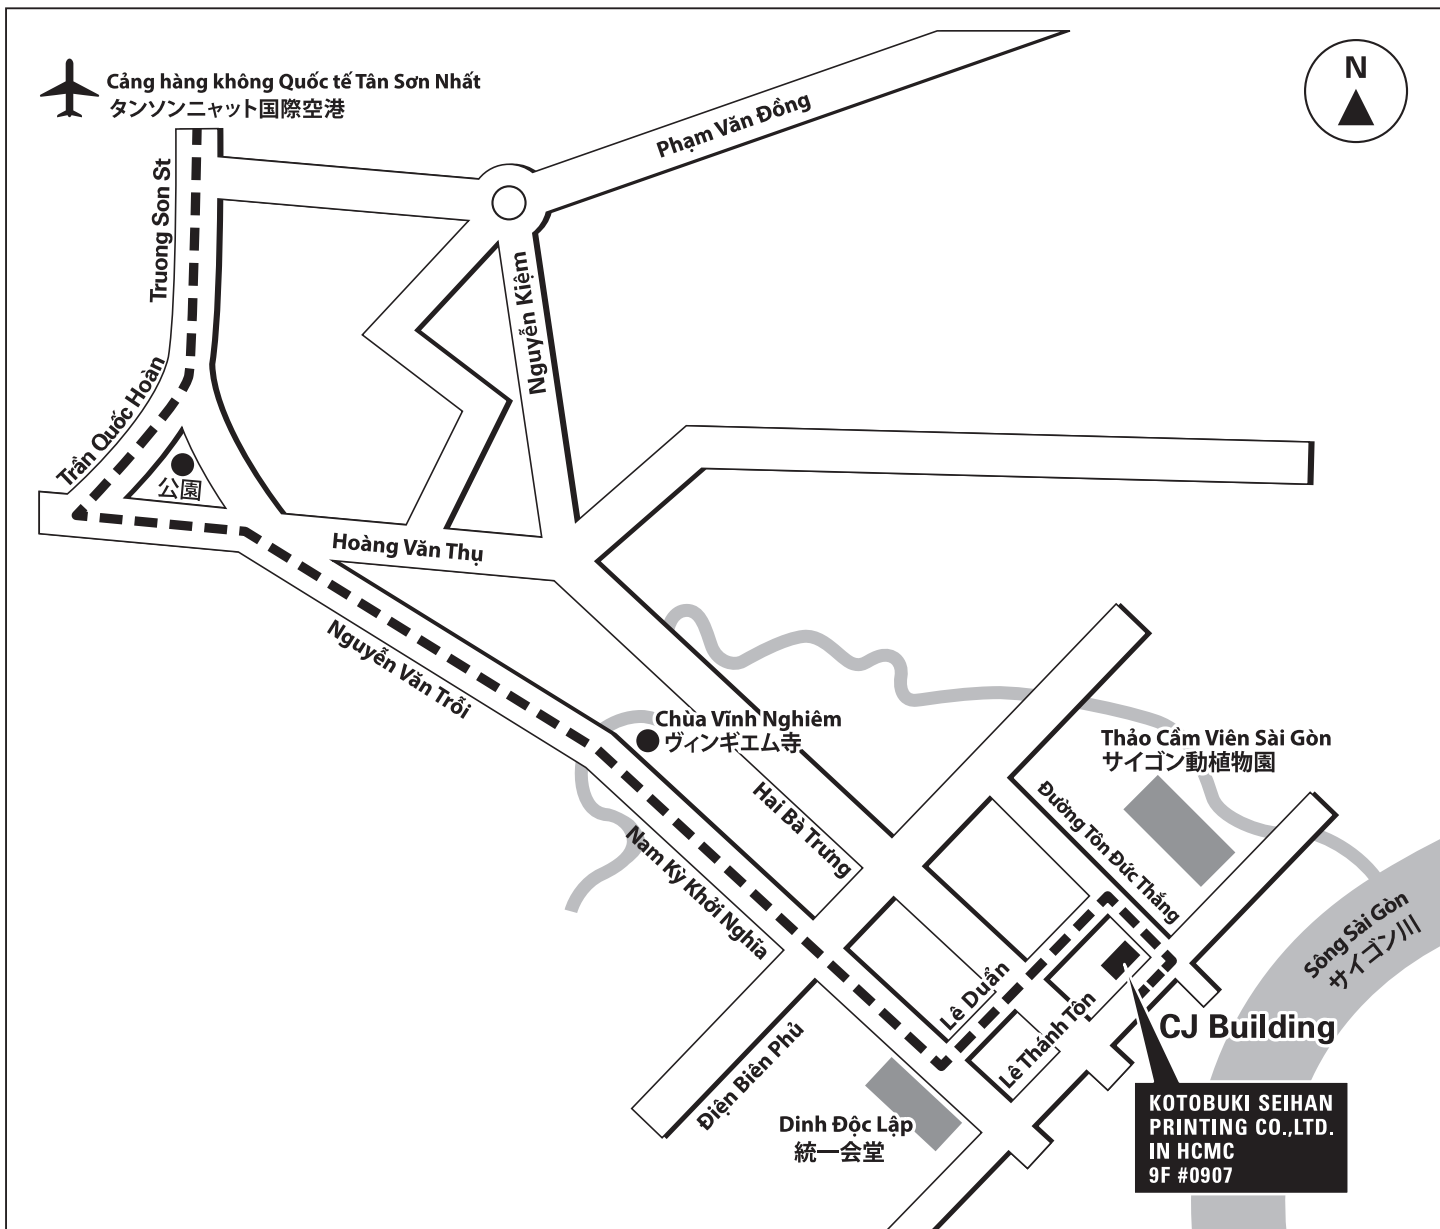

Directions

By Car

About 30 minutes by car from Tansonnhat International Airport to the city