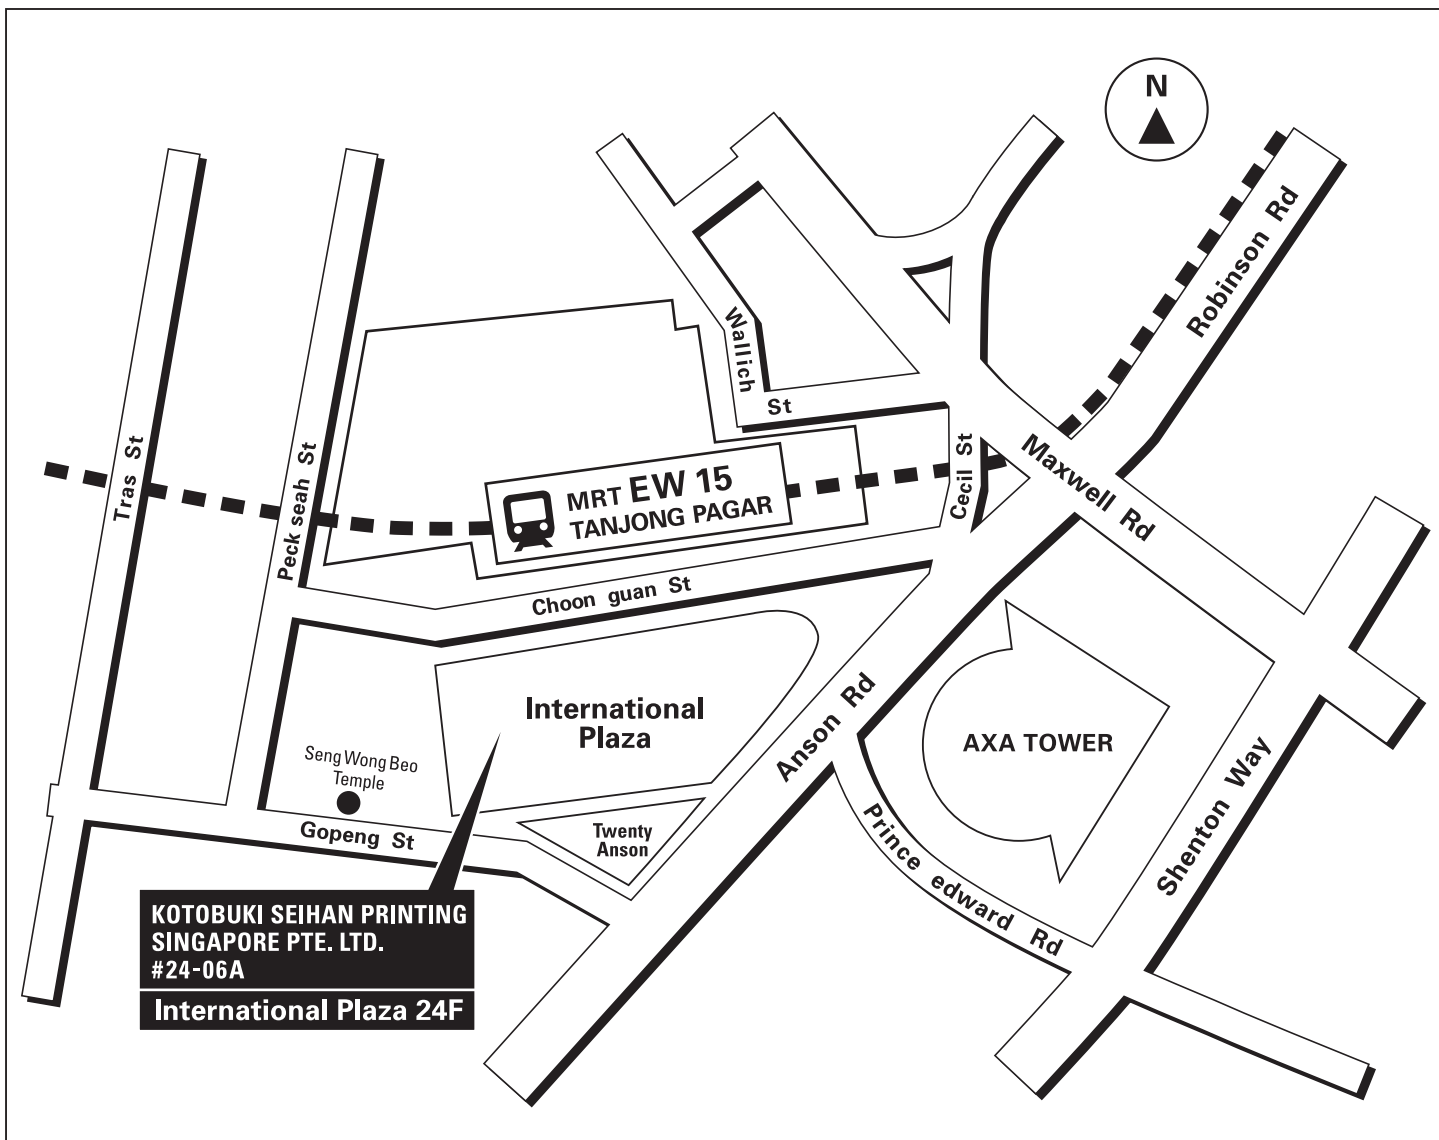

Directions

From the airport to the office.

By taxi, about 30 minutes. By subway (MRT), about 1 hour.

The nearest station is the subway [Tanjong Pagar] station. The required time is about 1 minute.

空港からオフィスまで

タクシーで約30分 地下鉄(MRT)で約1時間 最寄駅：地下鉄【Tanjong Pagar(タンジョン・パガー)】駅から約1分